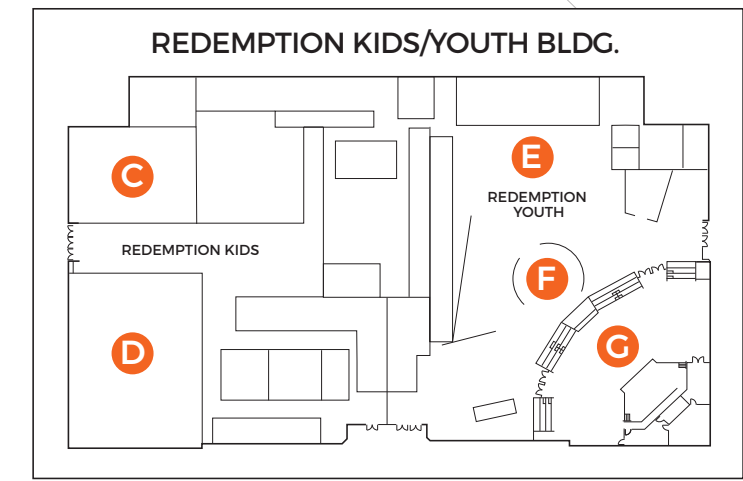

212° CONFERENCE | EVENT DIRECTORY

1 BREAKOUT SESSION LOCATIONS

- A WORSHIP TRACK**
BEHIND THE MUSIC // BEHIND THE SONG
- B OTHER TRACK 1**
POWER OF CONNECTION
- C SENIOR LEADER TRACK**
CHURCH DESIGN // BEHIND A GREAT PASTOR
- D PASTORING TRACK**
CREATING A DREAM TEAM // SPECIAL TEAMS
- E STUDENT TRACK**
MAKING THE ARMOR FIT // BRIDGING THE GAP
- F OTHER TRACK 2**
CHURCH REIMAGINED
- G MEDIA TRACK**
WIRED // THE INTERNET

2 MERCH

- 3 PREMIUM PACKAGE LUNCH WITH JOHN MAXWELL**
- 4 RON+HOPE UNFILTERED PODCAST LIVE // 3:15PM**
Q+A WITH RON+HOPE CARPENTER // 4PM
- 5 iCHURCH & RF MEET & GREET**

TO REDEMPTION KIDS/YOUTH BLDG. »