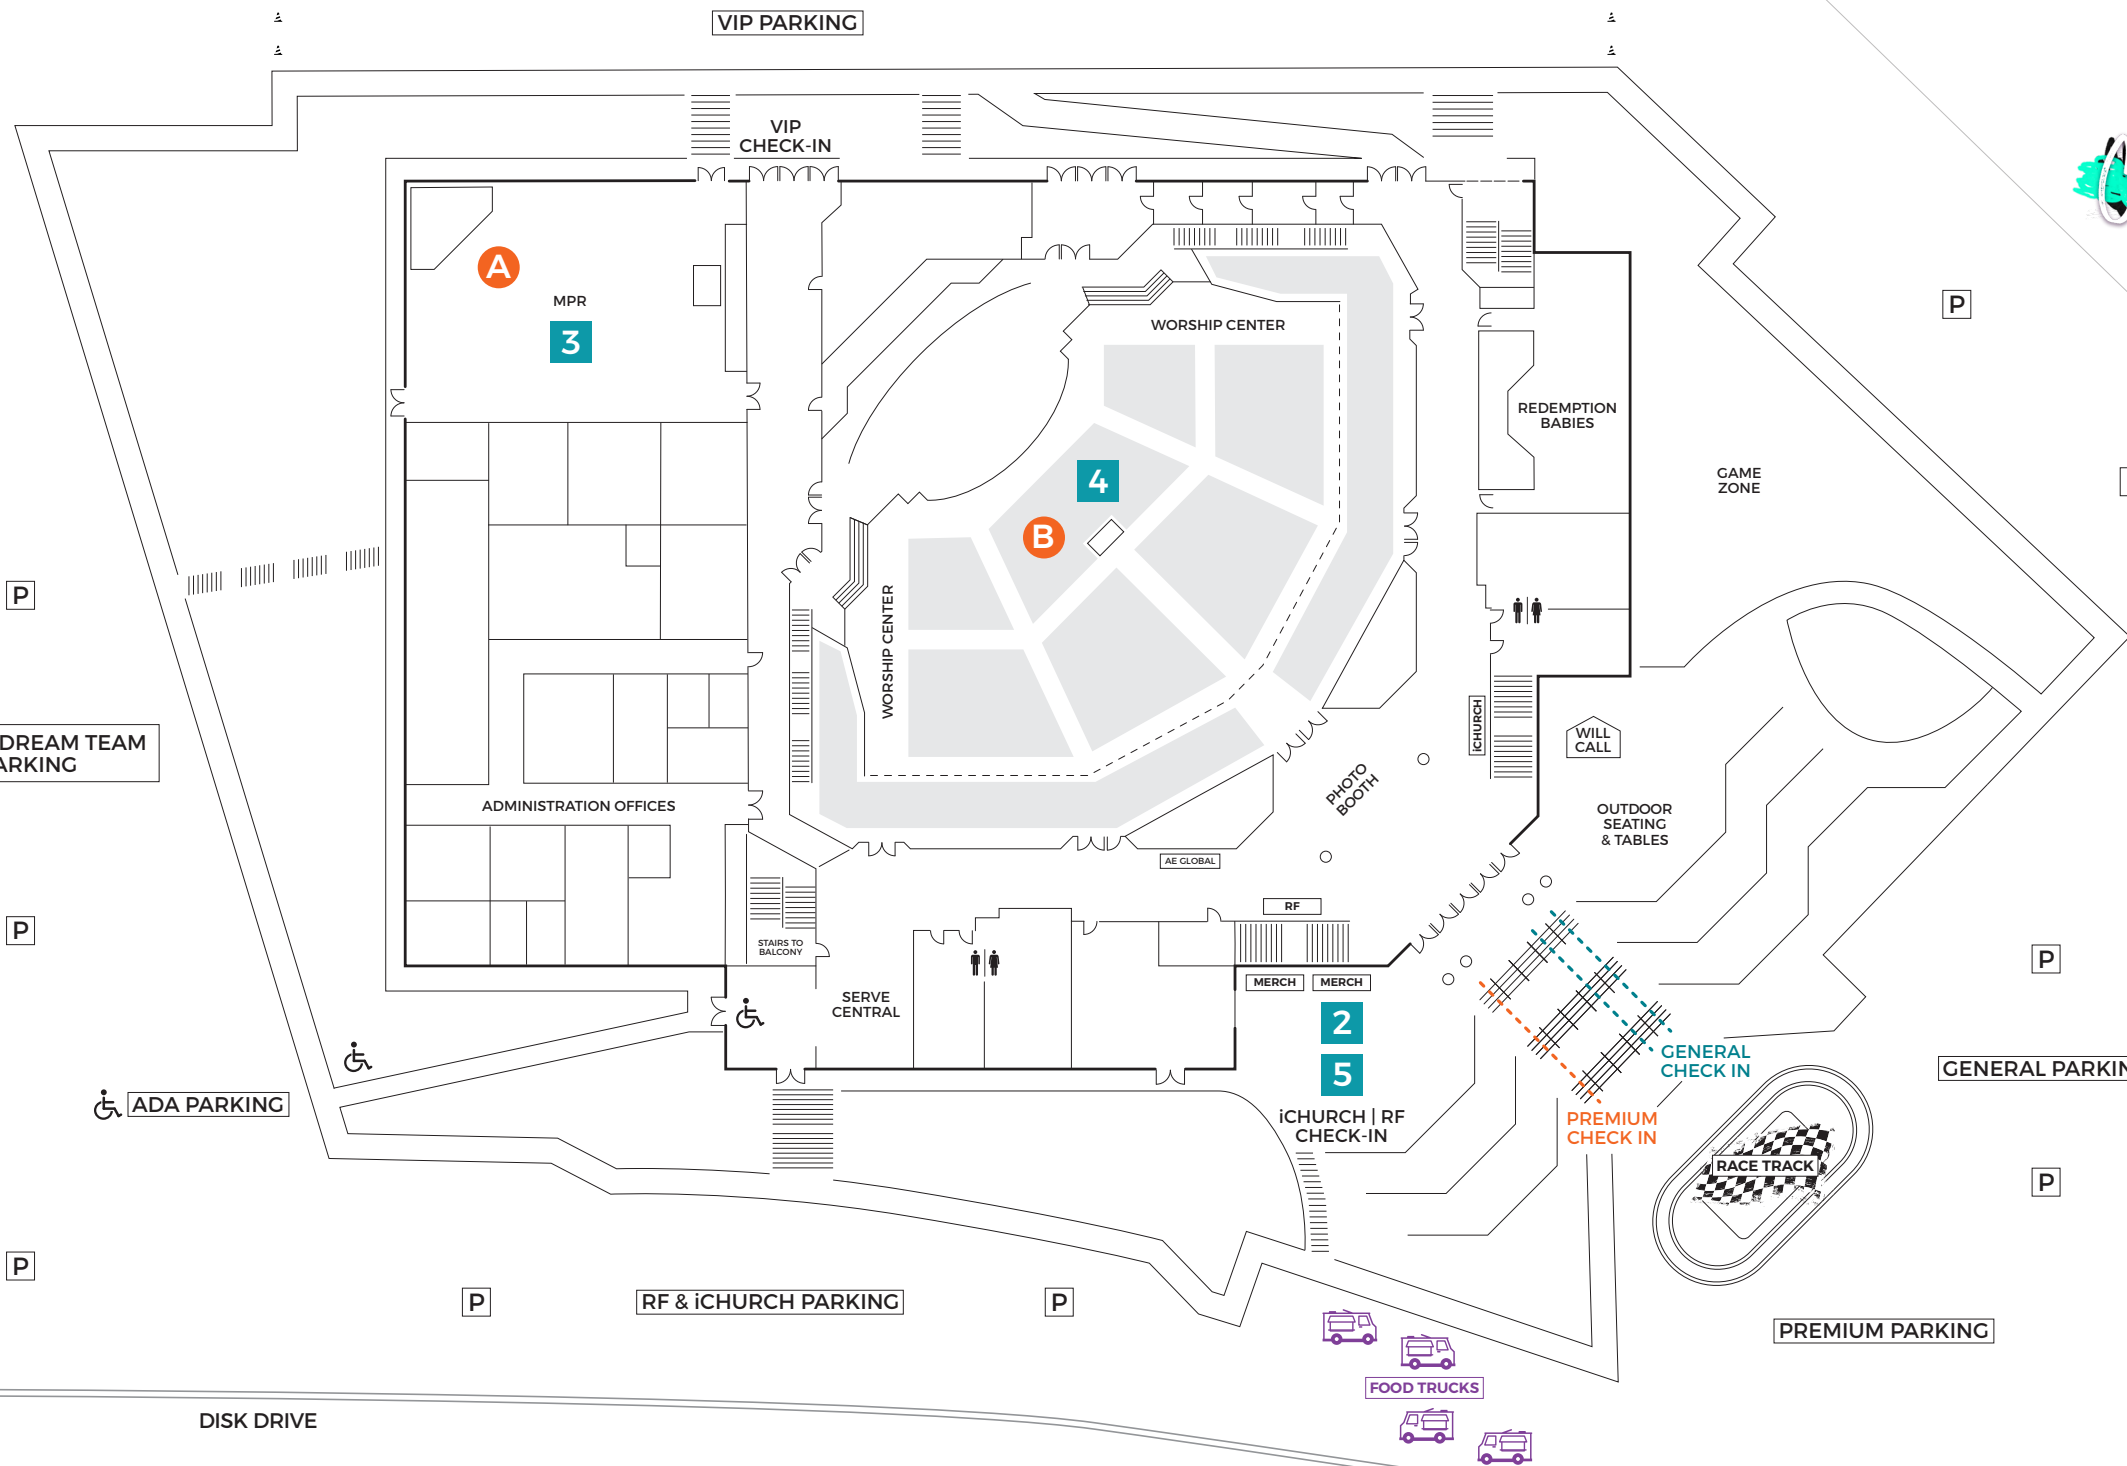

212° CONFERENCE | EVENT DIRECTORY

1 BREAKOUT SESSION LOCATIONS

- A WORSHIP TRACK**
BEHIND THE MUSIC // BEHIND THE SONG
- B OTHER TRACK 1**
POWER OF CONNECTION
- C SENIOR LEADER TRACK**
CHURCH DESIGN // BEHIND A GREAT PASTOR
- D PASTORING TRACK**
CREATING A DREAM TEAM // SPECIAL TEAMS
- E STUDENT TRACK**
MAKING THE ARMOR FIT // BRIDGING THE GAP
- F OTHER TRACK 2**
CHURCH REIMAGINED
- G MEDIA TRACK**
WIRED // THE INTERNET

2 MERCH

- 3 PREMIUM PACKAGE LUNCH WITH JOHN MAXWELL**
- 4 RON+HOPE UNFILTERED PODCAST LIVE // 3:15PM**
Q+A WITH RON+HOPE CARPENTER // 4PM
- 5 iCHURCH & RF MEET & GREET**

TO REDEMPTION KIDS/YOUTH BLDG. »